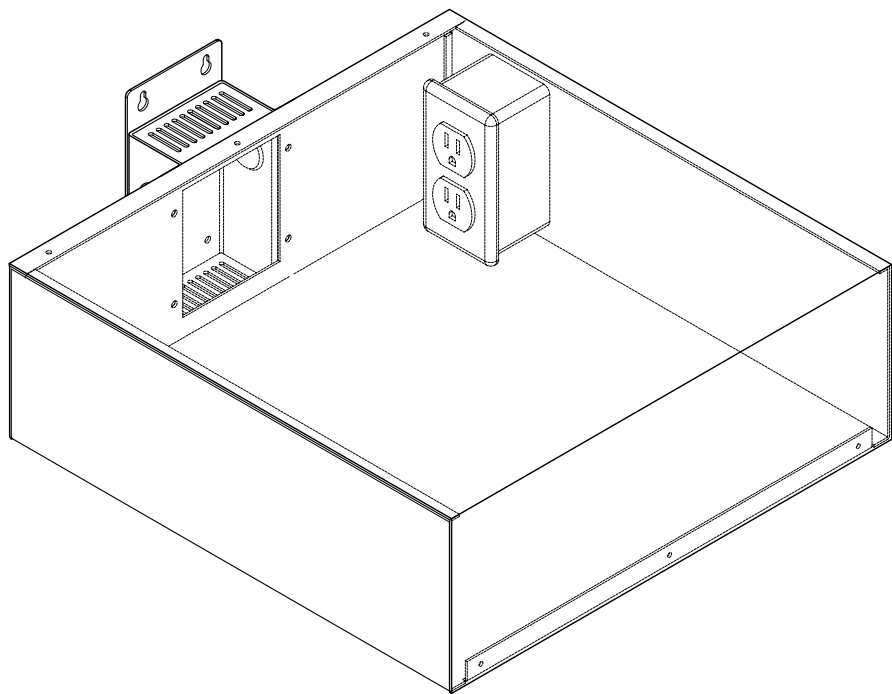

ISOMETRIC VIEW

ISOMETRIC VIEW

DATE	BY	CHKD	APP'D	SCALE
NB-PLWB				TITLE
Plenum Equipment Box				HANGING VERSION
Nigel B Design Inc.				AD
SHEET NO. 1 OF 1				TOTAL SHEETS

ISOMETRIC VIEW

ISOMETRIC VIEW

DATE	BY	CHKD	APP'D	SCALE
NB-PLWB				
Plenum Equipment Box Surface Mount Version				
Nigel B Design Inc. AD				