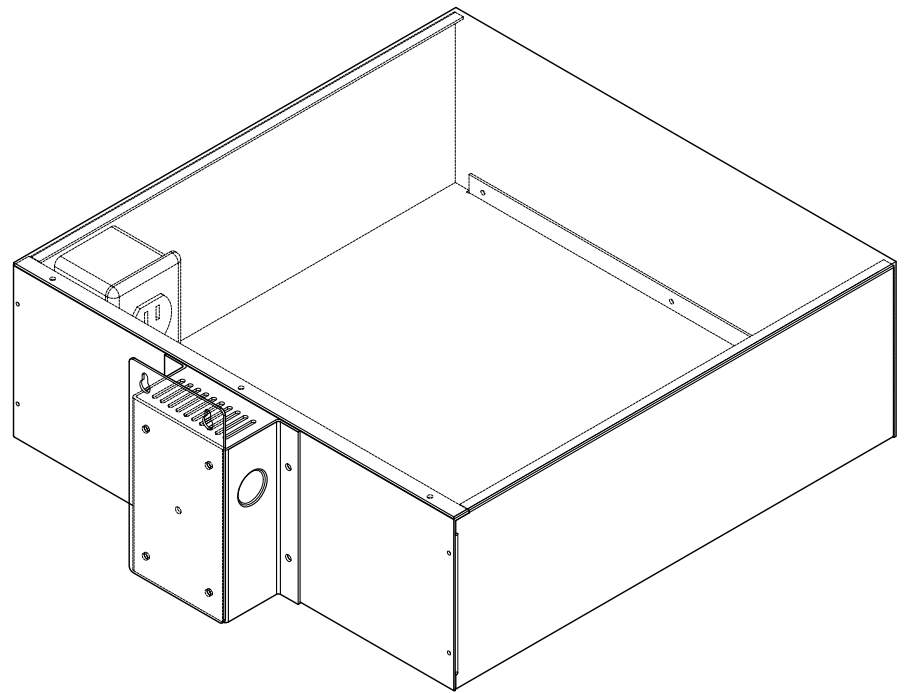

ISOMETRIC VIEW

ISOMETRIC VIEW

DATE	BY	CHKD	APP'D	SCALE
NB-PLWB				TITLE
Plenum Equipment Box				HANGING VERSION
Nigel B Design Inc.				AD
SHEET NO. 1 OF 1				TOTAL SHEETS

ISOMETRIC VIEW

ISOMETRIC VIEW

DATE	BY	CHKD	APP'D	SCALE
NB-PLWB				
Plenum Equipment Box Surface Mount Version				
Nigel B Design Inc. AD				