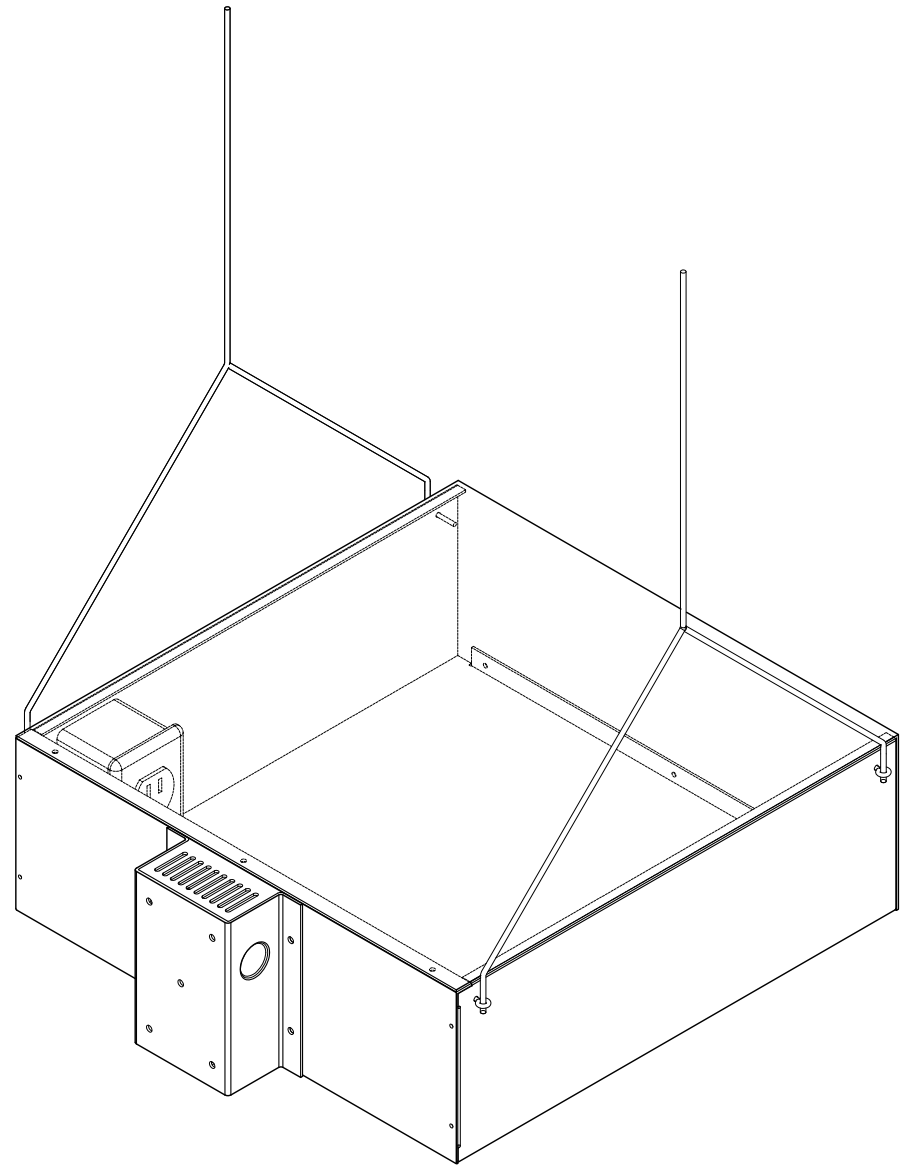

ISOMETRIC VIEW

ISOMETRIC VIEW

DATE	BY	CHKD	APP'D	SCALE
NB-PLWB				TITLE
Plenum Equipment Box				HANGING VERSION
Nigel B Design Inc.				AD
SHEET NO. 1 OF 1				TOTAL SHEETS

ISOMETRIC VIEW

ISOMETRIC VIEW

DATE	BY	CHKD	APP'D	SCALE
NB-PLWB				
Plenum Equipment Box Surface Mount Version				
Nigel B Design Inc. AD				